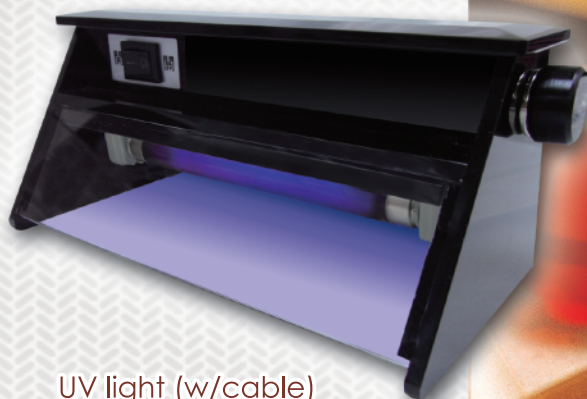

Plaque case
Large (For 108 x 75mm)
Medium (For 82 x 57mm)
Small (For 68 x 48mm)

Transparent plastic carrying case
Accommodates 8 x 100 chip trays
Accommodates 10 x 100 chip trays

Chip case w/lid
(For 39~43mm chip, Stackable)

Handy LED UV Light
(Rechargeable)

UV light (w/cable)

Security cash box with 2 locks

Float tray 12 tube / 15tube

Roulette win marker

庄
BANKER

閒
PLAYER

Front side