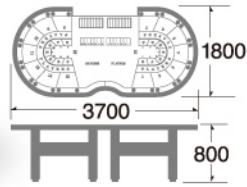

# BACCARAT

TABLE LAYOUT

**CM.100**  
LARGE 10 BACCARAT TABLE

**SC.100**  
LARGE 10 BACCARAT TABLE

**SC.120**  
BACCARAT TABLE (FOR 12PLAYERS)

**SC.121**  
BACCARAT TABLE  
(FOR 12PLAYERS)

**CM.120**  
BACCARAT TABLE  
(FOR 12PLAYERS)

# BACCARAT

**SC.140**  
BACCARAT TABLE (FOR 14 PLAYERS)

**SC.160**  
BACCARAT TABLE (FOR 16 PLAYERS)

**CM.160**  
JUMBO BACCARAT TABLE (FOR 16 PLAYERS)