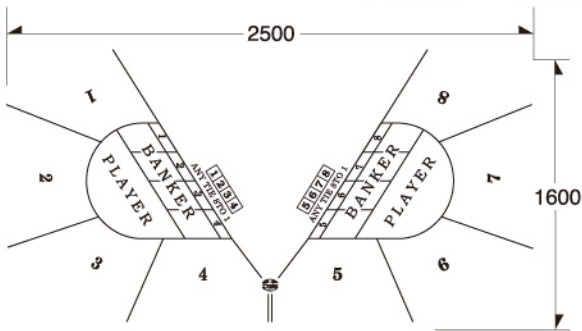

## BACCARAT

MG.0021

SIZE:2300 X 1200mm

WL.070

SIZE:2300 X 1200mm

# BACCARAT

**WL.080**

SIZE:2600 X 1600mm

**WL.100**

SIZE:2900 X 1600mm

**MG.0050**

SIZE:2900 X 1600mm

**WL.101**