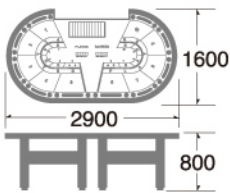

**CM.080**  
EIGHT BACCARAT TABLE  
※Long type (W2400, D1200, H800 / CM080L) is also available

# BACCARAT

TABLE LAYOUT

**CM.100**  
LARGE 10 BACCARAT TABLE

**SC.100**  
LARGE 10 BACCARAT TABLE

**SC.120**  
BACCARAT TABLE (FOR 12PLAYERS)

**SC.121**  
BACCARAT TABLE  
(FOR 12PLAYERS)

**CM.120**  
BACCARAT TABLE  
(FOR 12PLAYERS)