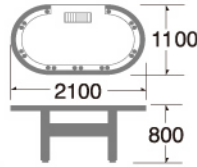

BIG SIX

This Wheel of Fortune game is delightfully simple and a pleasure to view. The colourful display brings the gaming floor to life encouraging customers to wager.

CRAPS

Quality hand finished craps table complimented with chip racks and armrest.

POKER

ACCESSORIES

CHIP TRAY

① **MG.0511**
FOR 39&43mm CHIPS W470 X D190 X H50mm

② **MG.0512**
FOR SQUARE CHIPS W470 X D190 X H50mm

③ **MG.052**
FOR 39mm CHIPS W300 X D155 X H45mm

CHIP TRAY & COVER

④ **TP.110**
FOR 39 CHIPS W625 X D265 X H70mm
Complete with inspection window and lock.

⑤ **TP.100**
FOR 39mm CHIPS W480 X D200 X H50mm
Complete with inspection window and lock.

FRAME & SERVICE SIDE