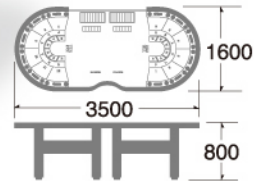

**CM.080**  
EIGHT BACCARAT TABLE  
※Long type (W2400, D1200, H800 / CM080L) is also available

# BACCARAT

TABLE LAYOUT

**CM.100**  
LARGE 10 BACCARAT TABLE

**SC.100**  
LARGE 10 BACCARAT TABLE

**SC.120**  
BACCARAT TABLE (FOR 12PLAYERS)

**SC.121**  
BACCARAT TABLE  
(FOR 12PLAYERS)

**CM.120**  
BACCARAT TABLE  
(FOR 12PLAYERS)