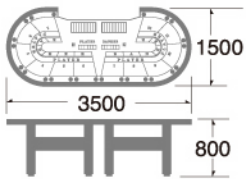

**CM.080**  
EIGHT BACCARAT TABLE  
※Long type (W2400, D1200, H800 / CM080L) is also available

# BACCARAT

TABLE LAYOUT

**CM.100**  
LARGE 10 BACCARAT TABLE

**SC.100**  
LARGE 10 BACCARAT TABLE

**SC.120**  
BACCARAT TABLE (FOR 12PLAYERS)

**SC.121**  
BACCARAT TABLE  
(FOR 12PLAYERS)

**CM.120**  
BACCARAT TABLE  
(FOR 12PLAYERS)

# BACCARAT

**SC.140**  
BACCARAT TABLE (FOR 14 PLAYERS)

**SC.160**  
BACCARAT TABLE (FOR 16 PLAYERS)

**CM.160**  
JUMBO BACCARAT TABLE (FOR 16 PLAYERS)