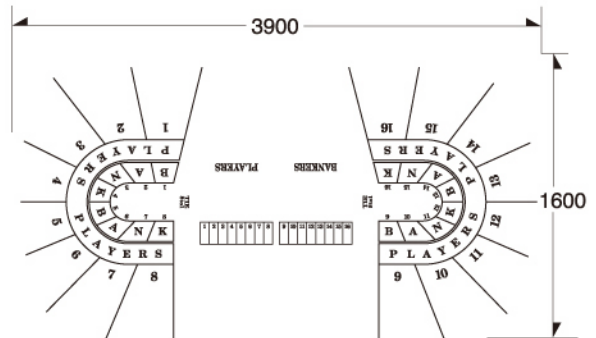

# BACCARAT

**WL.080**

SIZE:2600 X 1600mm

**WL.100**

SIZE:2900 X 1600mm

**MG.0050**

SIZE:2900 X 1600mm

**WL.101**

SIZE:3700 X 1600mm

**WL.1201**

SIZE:3700 X 1600mm

**WL.1202**

SIZE:3700 X 1600mm

**WL.140**

SIZE:4000 X 1600mm

**WL.160**