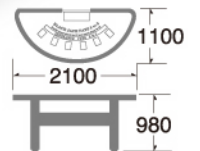

CM.070
MINI BACCARAT TABLE
(FOR 7 PLAYERS)
※Low type (800) is also available