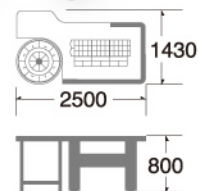

## ROULETTE

**CM.040N**  
ROULETTE TABLE (DOUBLE)

**CM.020N**  
ROULETTE TABLE (SINGLE)

**CM.020**  
ROULETTE TABLE  
DETACHABLE TYPE (SINGLE)

**CM.040**  
ROULETTE TABLE  
DETACHABLE TYPE  
(DOUBLE)

# BLACK JACK

**SC.010H**  
BLACK JACK TABLE  
※Low type (800) is also available

**CM.019**  
JUNIOR BLACK JACK TABLE

**CM.079**  
JUNIOR BACCARAT TABLE

**CM.010H**  
BLACK JACK TABLE  
※Low type (800) is also available