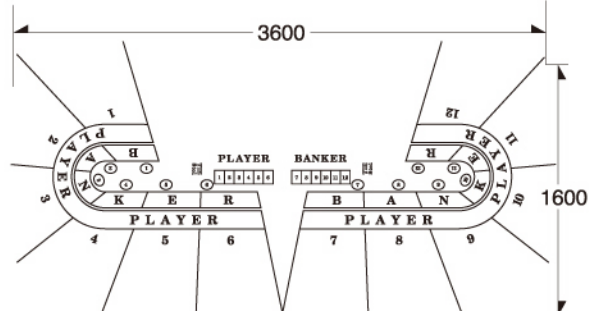

## BACCARAT

MG.0021

SIZE:2300 X 1200mm

WL.070

SIZE:2300 X 1200mm

# BACCARAT

**WL.080**

SIZE:2600 X 1600mm

**WL.100**

SIZE:2900 X 1600mm

**MG.0050**

SIZE:2900 X 1600mm

**WL.101**

SIZE:3700 X 1600mm

**WL.1201**

SIZE:3700 X 1600mm

**WL.1202**

SIZE:3700 X 1600mm

**WL.140**

SIZE:4000 X 1600mm

**WL.160**