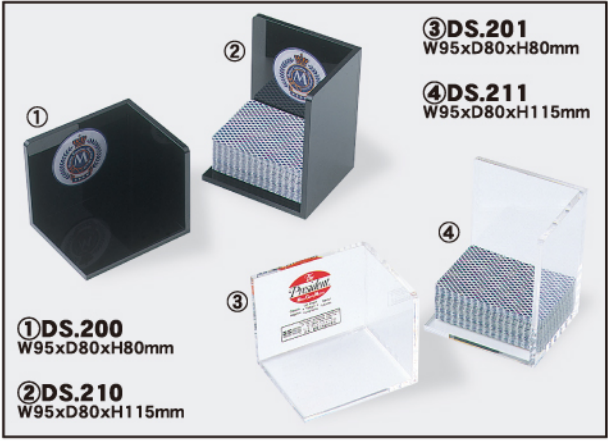

②DS.210
W95xD80xH115mm

④DS.211
W95xD80xH115mm

①DS.200
W95xD80xH80mm