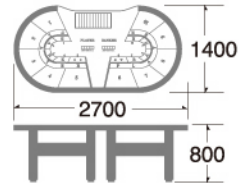

# BACCARAT

**SC.070**  
MINI BACCARAT TABLE  
(FOR 7 PLAYERS)  
※High type (980) is also available

**CM.070**  
MINI BACCARAT TABLE  
(FOR 7 PLAYERS)  
※Low type (800) is also available

**SC.080**  
EIGHT BACCARAT TABLE

**CM.080**  
EIGHT BACCARAT TABLE  
※Long type (W2400, D1200, H800 / CM080L) is also available

# BACCARAT

TABLE LAYOUT

**CM.100**  
LARGE 10 BACCARAT TABLE

**SC.100**  
LARGE 10 BACCARAT TABLE

**SC.120**  
BACCARAT TABLE (FOR 12PLAYERS)

**SC.121**  
BACCARAT TABLE  
(FOR 12PLAYERS)

**CM.120**  
BACCARAT TABLE  
(FOR 12PLAYERS)