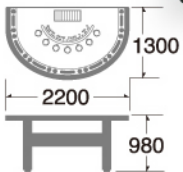

## ROULETTE

**CM.040N**  
ROULETTE TABLE (DOUBLE)

**CM.020N**  
ROULETTE TABLE (SINGLE)

**CM.020**  
ROULETTE TABLE  
DETACHABLE TYPE (SINGLE)

**CM.040**  
ROULETTE TABLE  
DETACHABLE TYPE  
(DOUBLE)

# BLACK JACK

**SC.010H**  
BLACK JACK TABLE  
※Low type (800) is also available

**CM.019**  
JUNIOR BLACK JACK TABLE

**CM.079**  
JUNIOR BACCARAT TABLE

**CM.010H**  
BLACK JACK TABLE  
※Low type (800) is also available