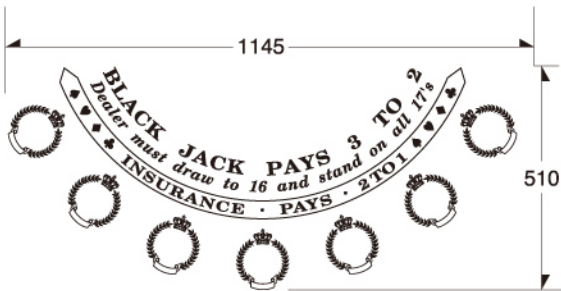

## ROULETTE

WL.020

SIZE:2600 X 1600mm

WL.030

SIZE:1800 X 1600mm

## BLACK JACK

WL.010

SIZE:2300 X 1200mm

WL.011

SIZE:2300 X 1200mm