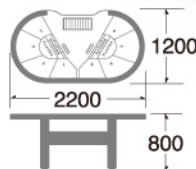

CM.080
EIGHT BACCARAT TABLE
※Long type (W2400, D1200, H800 / CM080L) is also available