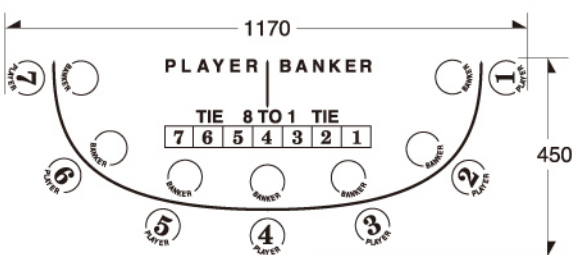

BACCARAT

MG.0021

SIZE:2300 X 1200mm