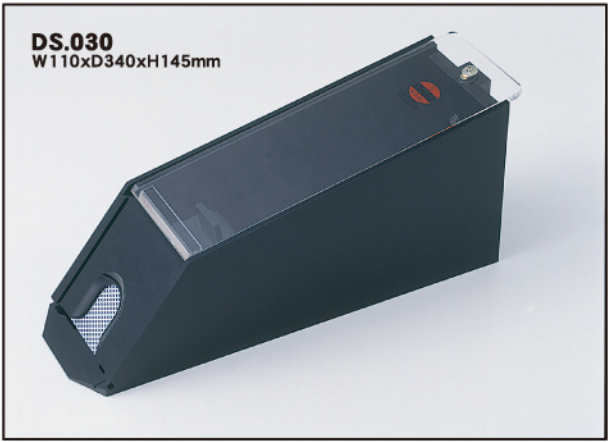

# DEALING SHOES

**DS.080**  
W110xD335xH140mm

**DS.052**  
W110xD280xH125mm

**DS.050**  
W110xD335xH140mm

**DS.031**  
W115xD340xH145mm

**DS.011**  
W100xD300xH120mm

**DS.030**  
W110xD340xH145mm

**DS.010**  
W100xD300xH120mm