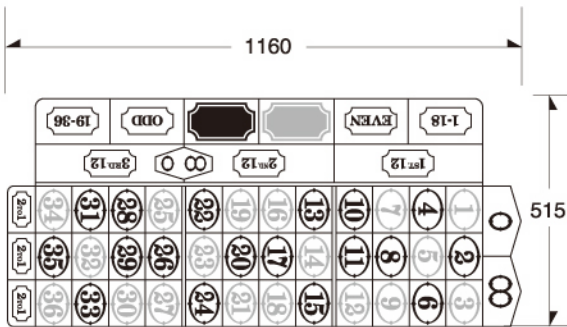

## ROULETTE

WL.020

SIZE:2600 X 1600mm

WL.030

SIZE:1800 X 1600mm