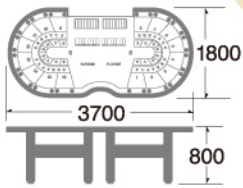

# BACCARAT

TABLE LAYOUT

**CM.100**  
LARGE 10 BACCARAT TABLE

**SC.100**  
LARGE 10 BACCARAT TABLE

**SC.120**  
BACCARAT TABLE (FOR 12PLAYERS)

**SC.121**  
BACCARAT TABLE  
(FOR 12PLAYERS)

**CM.120**  
BACCARAT TABLE  
(FOR 12PLAYERS)

# BACCARAT

**SC.140**  
BACCARAT TABLE (FOR 14 PLAYERS)

**SC.160**  
BACCARAT TABLE (FOR 16 PLAYERS)

**CM.160**  
JUMBO BACCARAT TABLE (FOR 16 PLAYERS)