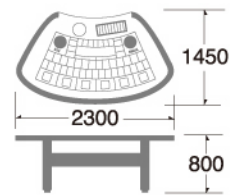

SIC BO

SC.210
SIC BO TABLE