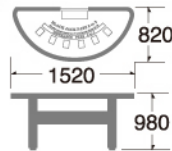

## ROULETTE

**CM.040N**  
ROULETTE TABLE (DOUBLE)

**CM.020N**  
ROULETTE TABLE (SINGLE)

**CM.020**  
ROULETTE TABLE  
DETACHABLE TYPE (SINGLE)

**CM.040**  
ROULETTE TABLE  
DETACHABLE TYPE  
(DOUBLE)

# BLACK JACK

**SC.010H**  
BLACK JACK TABLE  
※Low type (800) is also available

**CM.019**  
JUNIOR BLACK JACK TABLE

**CM.079**  
JUNIOR BACCARAT TABLE

**CM.010H**  
BLACK JACK TABLE  
※Low type (800) is also available