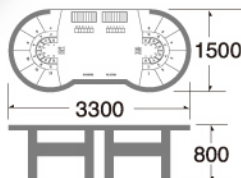

**CM.080**  
EIGHT BACCARAT TABLE  
※Long type (W2400, D1200, H800 / CM080L) is also available

# BACCARAT

TABLE LAYOUT

**CM.100**  
LARGE 10 BACCARAT TABLE

**SC.100**  
LARGE 10 BACCARAT TABLE

**SC.120**  
BACCARAT TABLE (FOR 12PLAYERS)

**SC.121**  
BACCARAT TABLE  
(FOR 12PLAYERS)

**CM.120**  
BACCARAT TABLE  
(FOR 12PLAYERS)