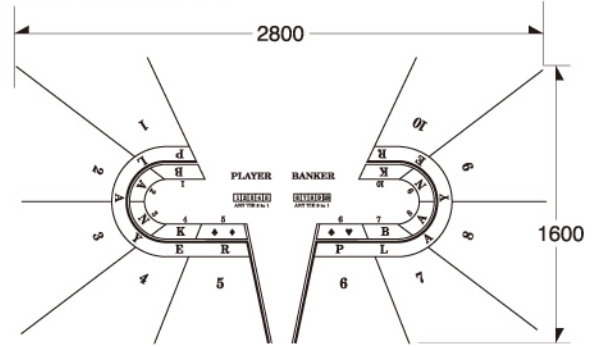

## BLACK JACK

WL.010

SIZE:2300 X 1200mm

WL.011

SIZE:2300 X 1200mm

## BACCARAT

MG.0021

SIZE:2300 X 1200mm

WL.070

SIZE:2300 X 1200mm

# BACCARAT

**WL.080**

SIZE:2600 X 1600mm

**WL.100**

SIZE:2900 X 1600mm

**MG.0050**

SIZE:2900 X 1600mm

**WL.101**