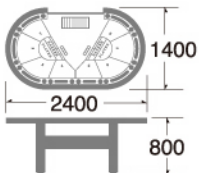

## ROULETTE

**CM.040N**  
ROULETTE TABLE (DOUBLE)

**CM.020N**  
ROULETTE TABLE (SINGLE)

**CM.020**  
ROULETTE TABLE  
DETACHABLE TYPE (SINGLE)

**CM.040**  
ROULETTE TABLE  
DETACHABLE TYPE  
(DOUBLE)

# BACCARAT

**SC.070**  
MINI BACCARAT TABLE  
(FOR 7 PLAYERS)  
※High type (980) is also available

**CM.070**  
MINI BACCARAT TABLE  
(FOR 7 PLAYERS)  
※Low type (800) is also available

**SC.080**  
EIGHT BACCARAT TABLE

**CM.080**  
EIGHT BACCARAT TABLE  
※Long type (W2400, D1200, H800 / CM080L) is also available