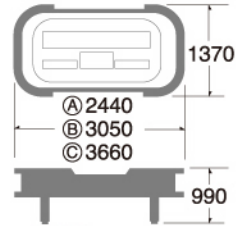

CRAPS

CM.210
CRAPS TABLE

Quality hand finished craps table complimented with chip racks and armrest.