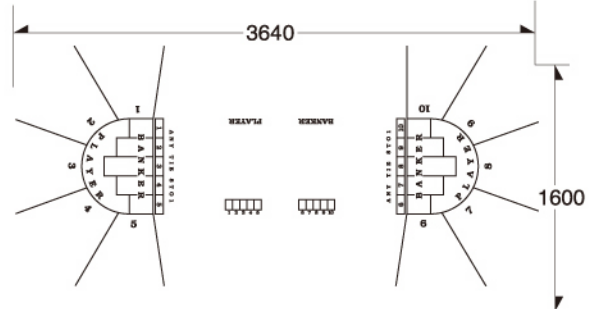

## BACCARAT

MG.0021

SIZE:2300 X 1200mm

WL.070

SIZE:2300 X 1200mm

# BACCARAT

**WL.080**

SIZE:2600 X 1600mm

**WL.100**

SIZE:2900 X 1600mm

**MG.0050**

SIZE:2900 X 1600mm

**WL.101**