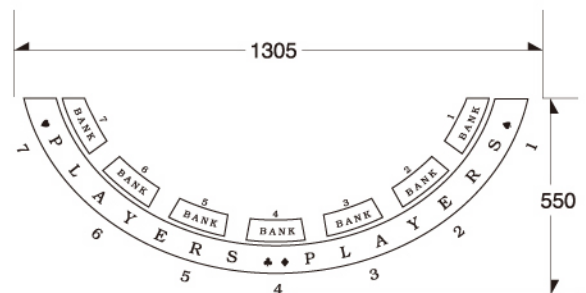

## BLACK JACK

WL.010

SIZE:2300 X 1200mm

WL.011

SIZE:2300 X 1200mm

## BACCARAT

MG.0021

SIZE:2300 X 1200mm

WL.070

SIZE:2300 X 1200mm

# BACCARAT

**WL.080**

SIZE:2600 X 1600mm

**WL.100**

SIZE:2900 X 1600mm

**MG.0050**

SIZE:2900 X 1600mm

**WL.101**