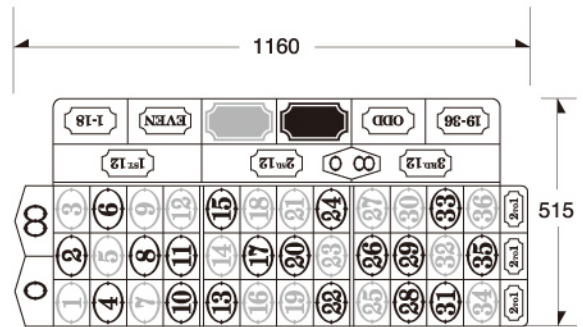

## ROULETTE

WL.020

SIZE:2600 X 1600mm

WL.030

SIZE:1800 X 1600mm