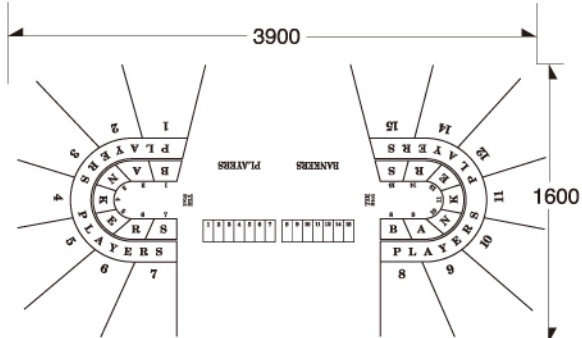

## BACCARAT

MG.0021

SIZE:2300 X 1200mm

WL.070

SIZE:2300 X 1200mm

# BACCARAT

**WL.080**

SIZE:2600 X 1600mm

**WL.100**

SIZE:2900 X 1600mm

**MG.0050**

SIZE:2900 X 1600mm

**WL.101**

SIZE:3700 X 1600mm

**WL.1201**

SIZE:3700 X 1600mm

**WL.1202**

SIZE:3700 X 1600mm

**WL.140**

SIZE:4000 X 1600mm

**WL.160**