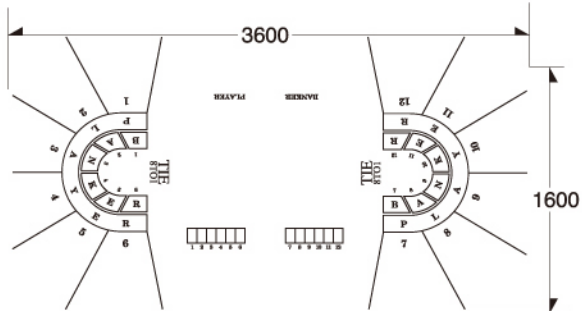

## BACCARAT

MG.0021

SIZE:2300 X 1200mm

WL.070

SIZE:2300 X 1200mm

# BACCARAT

**WL.080**

SIZE:2600 X 1600mm

**WL.100**

SIZE:2900 X 1600mm

**MG.0050**

SIZE:2900 X 1600mm

**WL.101**

SIZE:3700 X 1600mm

**WL.1201**

SIZE:3700 X 1600mm

**WL.1202**

SIZE:3700 X 1600mm

**WL.140**

SIZE:4000 X 1600mm

**WL.160**