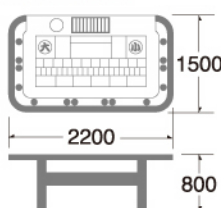

SC.200
SIC BO TABLE