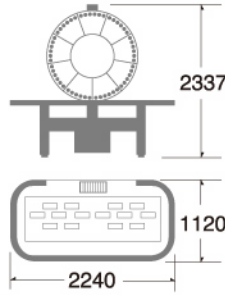

BIG SIX

CM.220
BIG SIX