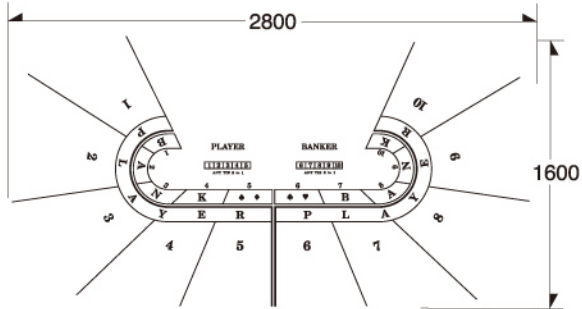

## BACCARAT

MG.0021

SIZE:2300 X 1200mm

WL.070

SIZE:2300 X 1200mm

# BACCARAT

**WL.080**

SIZE:2600 X 1600mm

**WL.100**

SIZE:2900 X 1600mm

**MG.0050**

SIZE:2900 X 1600mm

**WL.101**

SIZE:3700 X 1600mm

**WL.1201**

SIZE:3700 X 1600mm

**WL.1202**

SIZE:3700 X 1600mm

**WL.140**

SIZE:4000 X 1600mm

**WL.160**