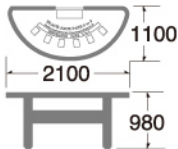

## ROULETTE

**CM.040N**  
ROULETTE TABLE (DOUBLE)

**CM.020N**  
ROULETTE TABLE (SINGLE)

**CM.020**  
ROULETTE TABLE  
DETACHABLE TYPE (SINGLE)

**CM.040**  
ROULETTE TABLE  
DETACHABLE TYPE  
(DOUBLE)

# BLACK JACK

**SC.010H**  
BLACK JACK TABLE  
※Low type (800) is also available

**CM.019**  
JUNIOR BLACK JACK TABLE

**CM.079**  
JUNIOR BACCARAT TABLE

**CM.010H**  
BLACK JACK TABLE  
※Low type (800) is also available