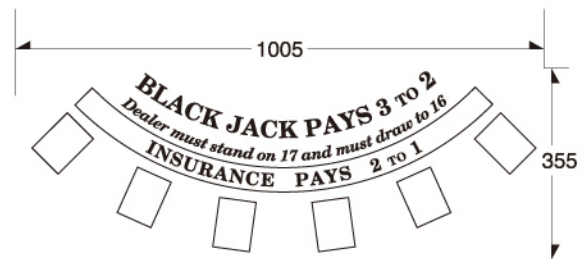

## ROULETTE

WL.020

SIZE:2600 X 1600mm

WL.030

SIZE:1800 X 1600mm

## BLACK JACK

WL.010

SIZE:2300 X 1200mm

WL.011

SIZE:2300 X 1200mm