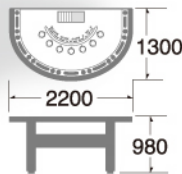

## ROULETTE

**CM.040N**  
ROULETTE TABLE (DOUBLE)

**CM.020N**  
ROULETTE TABLE (SINGLE)

**CM.020**  
ROULETTE TABLE  
DETACHABLE TYPE (SINGLE)

**CM.040**  
ROULETTE TABLE  
DETACHABLE TYPE  
(DOUBLE)

# BLACK JACK

**SC.010H**  
BLACK JACK TABLE  
※Low type (800) is also available

**CM.019**  
JUNIOR BLACK JACK TABLE

**CM.079**  
JUNIOR BACCARAT TABLE

**CM.010H**  
BLACK JACK TABLE  
※Low type (800) is also available

# BACCARAT

**SC.070**  
MINI BACCARAT TABLE  
(FOR 7 PLAYERS)  
※High type (980) is also available

**CM.070**  
MINI BACCARAT TABLE  
(FOR 7 PLAYERS)  
※Low type (800) is also available

**SC.080**  
EIGHT BACCARAT TABLE