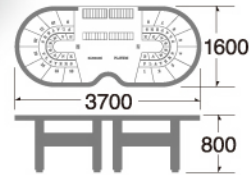

# BACCARAT

TABLE LAYOUT

**CM.100**  
LARGE 10 BACCARAT TABLE

**SC.100**  
LARGE 10 BACCARAT TABLE

**SC.120**  
BACCARAT TABLE (FOR 12PLAYERS)

**SC.121**  
BACCARAT TABLE  
(FOR 12PLAYERS)

**CM.120**  
BACCARAT TABLE  
(FOR 12PLAYERS)

# BACCARAT

**SC.140**  
BACCARAT TABLE (FOR 14 PLAYERS)

**SC.160**  
BACCARAT TABLE (FOR 16 PLAYERS)

**CM.160**  
JUMBO BACCARAT TABLE (FOR 16 PLAYERS)