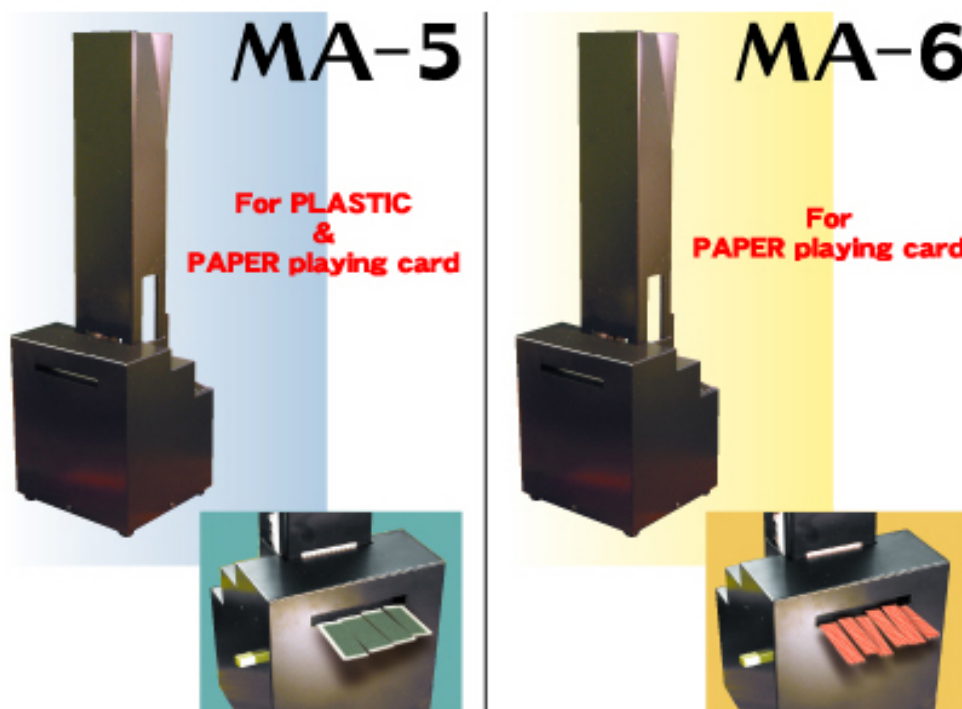

The MATSUI Card Shredder MA-5 / MA-6

*For PLASTIC
&
PAPER playing card*

For PAPER playing card

**Able to be used with
every known paper/plastic playing cards.
Bent cards-not a problem!
The machine is automatically stopped by sensor
when all cards were shredded.**

M MATSUI

MATSUI **1 year warranty** CARD SHREDDER

The MATSUI playing card disposal solution.

Designed for back room use, the powerful MA-5 can shred over 20 decks per minute and MA-6 can more speedily shred over 30 decks per minute ensuring all used cards are thoroughly disposed of and saving valuable personnel hours in the process.

The new automatic sensor sets the motor into standby when all cards in the tower have been shredded which ensures safety and durability.

◆Specifications◆

Dimension	W195 x D185 x H655	Power Consumption	90W
Gross Weight - Material	13.7kg - ABS Resin and Steel	Voltage	210-240V
AC Main Lead	2800mm length	Frequency	50/60Hz
Cutting Speed	20 (MA-5) / 30 (MA-6) Decks per minute	Color	Black
CUT	4 (MA-5) / 6 (MA-6) pcs	Accessories	Allen Wrench x 3 Fuse x 1 AC Card x 1